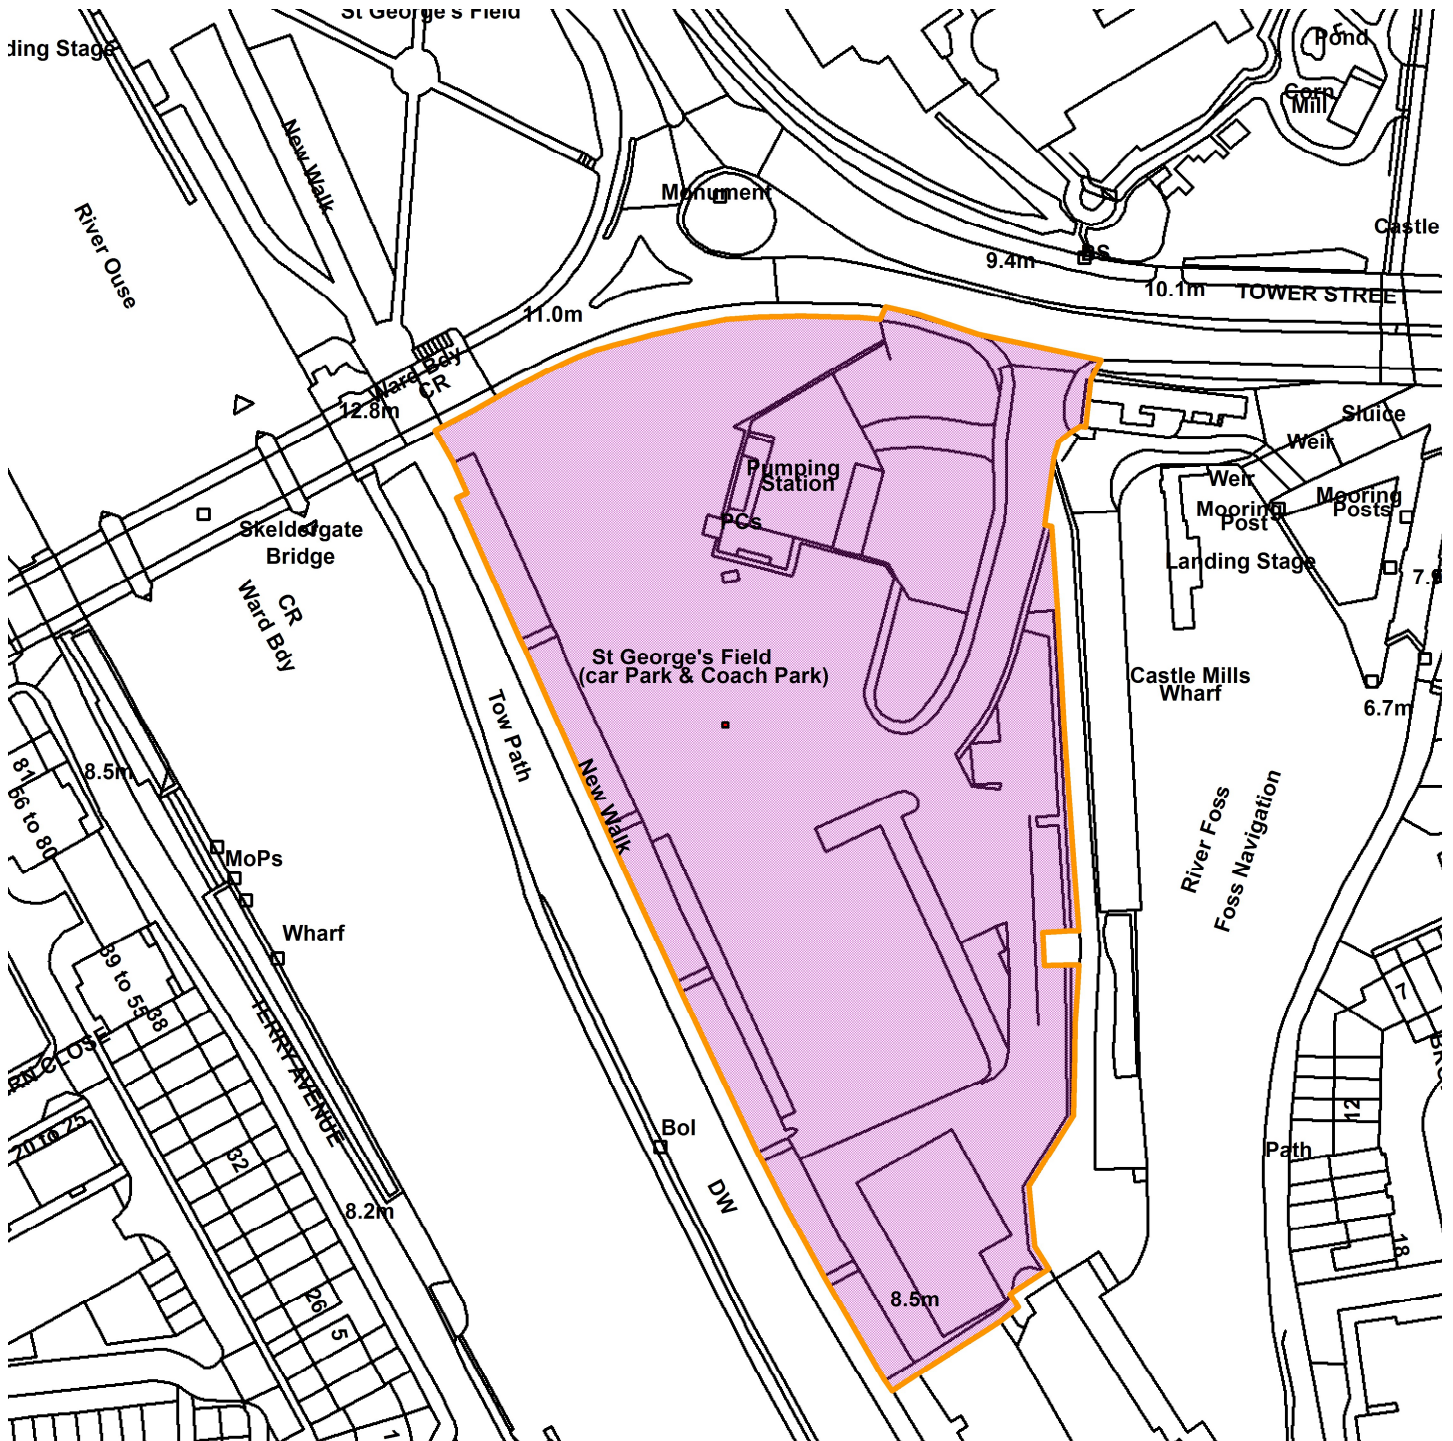

# St Georges Field Car Park, York

19/02063/FULM

GIS by ESRI (UK)

Scale : 1:1368

Reproduced from the Ordnance Survey map with the permission of the Controller of Her Majesty's Stationery Office © Crown Copyright 2000.

Unauthorised reproduction infringes Crown Copyright and may lead to prosecution or civil proceedings.

<b>Organisation</b>	City of York Council
<b>Department</b>	Economy & Place
<b>Comments</b>	Site Location Plan
<b>Date</b>	06 November 2020
<b>SLA Number</b>	